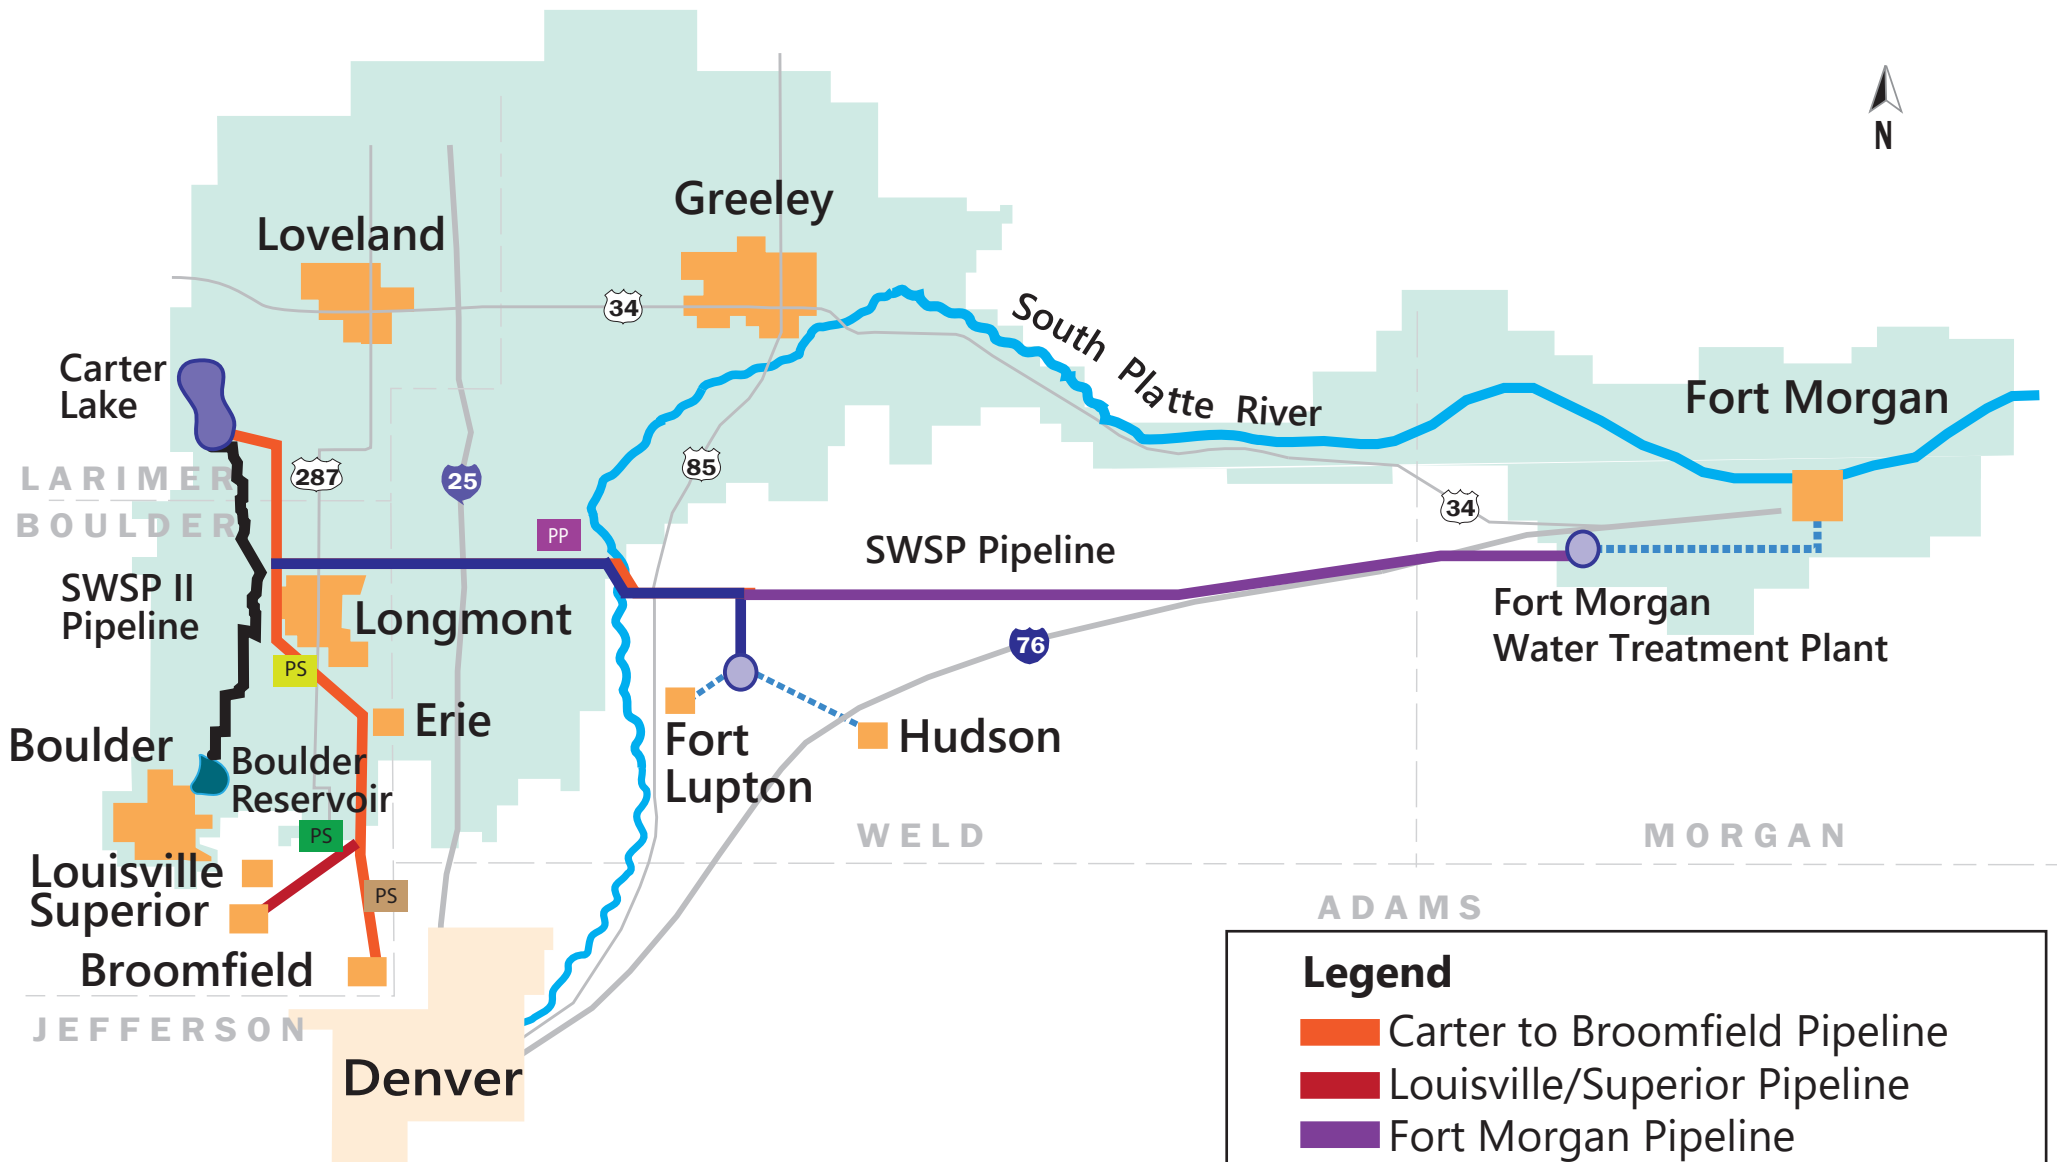

Southern Water Supply Project

Legend

- Carter to Broomfield Pipeline
- Louisville/Superior Pipeline
- Fort Morgan Pipeline
- Fort Lupton/Hudson Pipeline
- SWSP II Pipeline
- PP Broomfield Pump Plant
- PP Louisville/Superior Pump Plant
- PP West Longmont Pump Plant
- PP Eastern Pump Plant